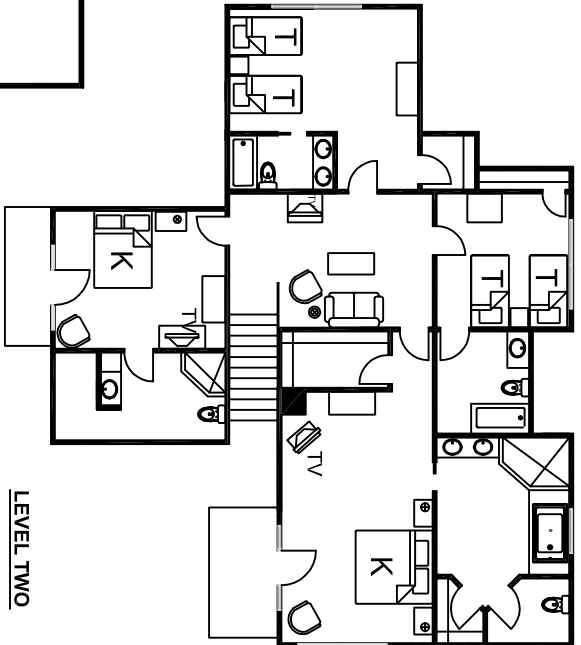

LEVEL ONE

LEVEL TWO

GARAGE

www.beach-property.com
1-800-671-5155

26 SURF SCOTER